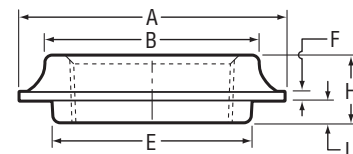

Standard Heavy Flange Flat Type with Pilot

- Forged Carbon Steel
- Self-Colored