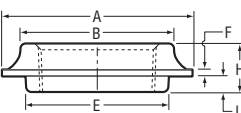

Specify radius.

SA181 Class 60 Rated.

***These products will be discontinued when stock is depleted.

Standard Heavy Flange Flat Type

- Forged • Carbon Steel
- Self-Colored

Stock No.	Reverse Tap	Pipe Size	A	B	E	F	H	Approx. Wt. Per 100 Pcs.
60505	60605	1/4	1 1/4	2 ³ / ₃₂	3/4	1/8	5/16	6.0
60510	60610***	3/8	1 1/4	2 ⁷ / ₃₂	15/16	1/8	3/8	6.0
60515	60615	1/2	1 1/2	1	1 1/8	1/8	1/2	9.0
60520	60620	3/4	1 3/4	1 ¹³ / ₆₄	1 3/8	5/32	2 ¹ / ₃₂	16.0
60525	60625	1	2 1/8	1 ³⁹ / ₆₄	1 11/16	1/8	5/8	24.0
60530	60630	1-1/4	2 1/2	1 ²⁵ / ₃₂	2	1/8	3/4	30.0
60535	60635	1-1/2	3	2 ⁵ / ₃₂	2 3/8	1/8	3/4	48.0
60540	60640	2	3 1/2	2 ³⁷ / ₆₄	2 7/8	5/32	2 ⁷ / ₃₂	69.0
60545	60645***	2-1/2	4 1/4	3 ⁷ / ₃₂	3 1/2	1/4	1	134.0
60550	60650***	3	4 3/4	3 ⁵⁹ / ₆₄	4 1/8	1/4	1	162.0
60560	60660	4	5 3/4	4 ¹³ / ₁₆	5 1/8	5/16	1 ⁷ / ₃₂	234.0

SA181 Class 60 Rated.

***These products will be discontinued when stock is depleted.

Stainless Steel Standard Heavy Flange Straight Pilot

- Forged
- 316 Stainless Steel

Stock No.	Pipe Size	A	B	E	F	H	I	Approx. Wt. Per 100 Pcs.
SS60305	1/4	1 1/2	1	1 ⁵ / ₁₆	3/32	9/16	1/4	12.0
SS60310	3/8	1 1/2	1	1 ⁵ / ₁₆	3/32	9/16	1/4	12.0
SS60315	1/2	1 3/4	1 3/16	1 1/8	3/32	5/8	1/4	17.0
SS60320	3/4	2 1/8	1 ⁷ / ₁₆	1 3/8	3/32	1 ¹ / ₁₆	1/4	23.0
SS60325	1	2 3/8	1 3/4	1 ²¹ / ₃₂	3/32	3/4	1/4	36.0
SS60330	1-1/4	2 ¹¹ / ₁₆	2 1/8	2	3/32	3/4	1/4	45.0
SS60335	1-1/2	3	2 3/8	2 1/4	3/32	3/4	1/4	53.0
SS60340	2	3 1/2	2 7/8	2 5/8	3/32	2 ⁷ / ₃₂	1/4	74.0
SS60345	2-1/2	4 1/16	3 3/32	3 ⁵ / ₃₂	1/8	1	3/16	110.0
SS60350	3	4 5/8	3 ¹⁵ / ₁₆	3 ² / ₃₂	1/8	1	3/16	126.0