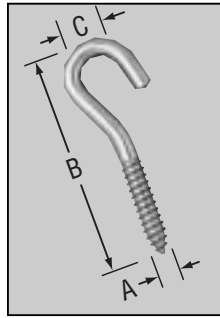

Hooks & Screw Eye Bolts

Clothes Line Hooks

• Zinc Plated

Stock No.	Thread Diameter A	Overall Length B	I.D. Eye C	Approx. Wt. Per 100 Pcs.
40186***	5/16	4½	7/8	10.2
40187***	3/8	5	1	16.0

***These products will be discontinued when stock is depleted.

Porch Swing Hooks

• Zinc Plated

Stock No.	Thread Diameter A	Overall Length B	I.D. Eye C	Approx. Wt. Per 100 Pcs.
40184***	5/16	3½	5/8	10.0
40185***	3/8	4¼	¾	14.2

***These products will be discontinued when stock is depleted.

Lag Screw Eyes

• Zinc Plated

Stock No.	Thread Dia. A	Overall Length B	I.D. Eye C	Shank Length D	Approx. Wt. Per 100 Pcs.
40191	5/16	3½	5/8	2¼	10.6
40192	3/8	4	¾	2½	14.5

S-Hooks

• Zinc Plated

Stock No.	Size	Wire Dia.	Inside Length A	I.D. Eye B	Approx. Wt. Per 100 Pcs.
41705	5/32	.134	1	3/8	1.2
41710	3/16	.187	1½	3/8	3.0
41715	1/4	.250	1¾	21/32	6.7
41720	5/16	.313	1⅞	¾	11.0
41725	3/8	.375	2 ²³ / ₆₄	25/32	20.4

Forged Screw Eye Bolts

• Hot Galvanized

Stock No.	Shank Dia. A	Shank Length B	Thread Length C	I.D. Eye D	Approx. Wt. Per 100 Pcs.
41390	1/4	2	1⅝	½	5.0
41391	5/16	2¼	2	5/8	9.0
41392	3/8	2½	2¼	¾	15.2
41393	1/2	3¼	2⅝	1	36.0
41394	5/8	4	2½	1⅝	75.0