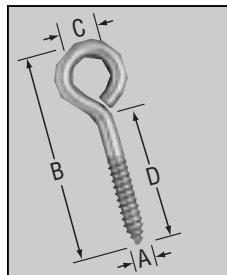

Hooks & Screw Eye Bolts

Clothes Line Hooks

• Zinc Plated

Stock No.	Thread Diameter A	Overall Length B	I.D. Eye C	Approx. Wt. Per 100 Pcs.
40186***	5/16	4½	7/8	10.2
40187***	3/8	5	1	16.0

***These products will be discontinued when stock is depleted.

Porch Swing Hooks

• Zinc Plated

Stock No.	Thread Diameter A	Overall Length B	I.D. Eye C	Approx. Wt. Per 100 Pcs.
40184***	5/16	3½	5/8	10.0
40185***	3/8	4¼	¾	14.2

***These products will be discontinued when stock is depleted.

Lag Screw Eyes

• Zinc Plated

Stock No.	Thread Dia. A	Overall Length B	I.D. Eye C	Shank Length D	Approx. Wt. Per 100 Pcs.
40191	5/16	3½	5/8	2¼	10.6
40192	3/8	4	¾	2½	14.5

S-Hooks

• Zinc Plated

Stock No.	Size	Wire Dia.	Inside Length A	I.D. Eye B	Approx. Wt. Per 100 Pcs.
41705	5/32	.134	1	3/8	1.2
41710	3/16	.187	1½	3/8	3.0
41715	1/4	.250	1¾	21/32	6.7
41720	5/16	.313	1⅞	¾	11.0
41725	3/8	.375	2 ²³ / ₆₄	25/32	20.4

Forged Screw Eye Bolts

• Hot Galvanized

Stock No.	Shank Dia. A	Shank Length B	Thread Length C	I.D. Eye D	Approx. Wt. Per 100 Pcs.
41390	1/4	2	1⅝	½	5.0
41391	5/16	2¼	2	5/8	9.0
41392	3/8	2½	2¼	¾	15.2
41393	1/2	3¼	2⅝	1	36.0
41394	5/8	4	2½	1⅝	75.0