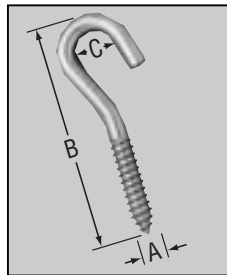

Hooks & Screw Eye Bolts

Clothes Line Hooks

• Zinc Plated

Stock No.	Thread Diameter A	Overall Length B	I.D. Eye C	Approx. Wt. Per 100 Pcs.
40186***	5/16	4½	7/8	10.2
40187***	3/8	5	1	16.0

***These products will be discontinued when stock is depleted.

Porch Swing Hooks

• Zinc Plated

Stock No.	Thread Diameter A	Overall Length B	I.D. Eye C	Approx. Wt. Per 100 Pcs.
40184***	5/16	3½	5/8	10.0
40185***	3/8	4¼	¾	14.2

***These products will be discontinued when stock is depleted.

Lag Screw Eyes

• Zinc Plated

Stock No.	Thread Dia. A	Overall Length B	I.D. Eye C	Shank Length D	Approx. Wt. Per 100 Pcs.
40191	5/16	3½	5/8	2¼	10.6
40192	3/8	4	¾	2½	14.5

S-Hooks

• Zinc Plated

Stock No.	Size	Wire Dia.	Inside Length A	I.D. Eye B	Approx. Wt. Per 100 Pcs.
41705	5/32	.134	1	3/8	1.2
41710	3/16	.187	1½	3/8	3.0
41715	1/4	.250	1¾	21/32	6.7
41720	5/16	.313	1⅞	¾	11.0
41725	3/8	.375	2 ²³ / ₆₄	25/32	20.4

Forged Screw Eye Bolts

• Hot Galvanized

Stock No.	Shank Dia. A	Shank Length B	Thread Length C	I.D. Eye D	Approx. Wt. Per 100 Pcs.
41390	1/4	2	1⅝	½	5.0
41391	5/16	2¼	2	5/8	9.0
41392	3/8	2½	2¼	¾	15.2
41393	1/2	3¼	2⅝	1	36.0
41394	5/8	4	2½	1⅝	75.0