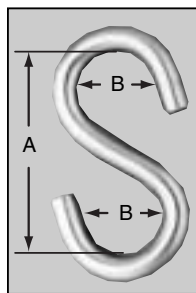

Hooks & Screw Eye Bolts

Clothes Line Hooks

• Zinc Plated

Stock No.	Thread Diameter A	Overall Length B	I.D. Eye C	Approx. Wt. Per 100 Pcs.
40186***	5/16	4½	7/8	10.2
40187***	3/8	5	1	16.0

***These products will be discontinued when stock is depleted.

Porch Swing Hooks

• Zinc Plated

Stock No.	Thread Diameter A	Overall Length B	I.D. Eye C	Approx. Wt. Per 100 Pcs.
40184***	5/16	3½	5/8	10.0
40185***	3/8	4¼	¾	14.2

***These products will be discontinued when stock is depleted.

Lag Screw Eyes

• Zinc Plated

Stock No.	Thread Dia. A	Overall Length B	I.D. Eye C	Shank Length D	Approx. Wt. Per 100 Pcs.
40191	5/16	3½	5/8	2¼	10.6
40192	3/8	4	¾	2½	14.5

S-Hooks

• Zinc Plated

Stock No.	Size	Wire Dia.	Inside Length A	I.D. Eye B	Approx. Wt. Per 100 Pcs.
41705	5/32	.134	1	3/8	1.2
41710	3/16	.187	1½	3/8	3.0
41715	1/4	.250	1¾	21/32	6.7
41720	5/16	.313	1⅞	¾	11.0
41725	3/8	.375	2 ²³ / ₆₄	25/32	20.4

Forged Screw Eye Bolts

• Hot Galvanized

Stock No.	Shank Dia. A	Shank Length B	Thread Length C	I.D. Eye D	Approx. Wt. Per 100 Pcs.
41390	1/4	2	1⅝	½	5.0
41391	5/16	2¼	2	5/8	9.0
41392	3/8	2½	2¼	¾	15.2
41393	1/2	3¼	2⅝	1	36.0
41394	5/8	4	2½	1⅝	75.0