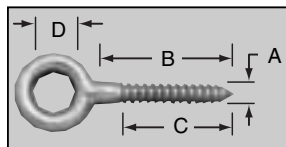

Hooks & Screw Eye Bolts

Clothes Line Hooks

• Zinc Plated

Stock No.	Thread Diameter A	Overall Length B	I.D. Eye C	Approx. Wt. Per 100 Pcs.
40186***	5/16	4½	7/8	10.2
40187***	3/8	5	1	16.0

***These products will be discontinued when stock is depleted.

Porch Swing Hooks

• Zinc Plated

Stock No.	Thread Diameter A	Overall Length B	I.D. Eye C	Approx. Wt. Per 100 Pcs.
40184***	5/16	3½	5/8	10.0
40185***	3/8	4¼	¾	14.2

***These products will be discontinued when stock is depleted.

Lag Screw Eyes

• Zinc Plated

Stock No.	Thread Dia. A	Overall Length B	I.D. Eye C	Shank Length D	Approx. Wt. Per 100 Pcs.
40191	5/16	3½	5/8	2¼	10.6
40192	3/8	4	¾	2½	14.5

S-Hooks

• Zinc Plated

Stock No.	Size	Wire Dia.	Inside Length A	I.D. Eye B	Approx. Wt. Per 100 Pcs.
41705	5/32	.134	1	3/8	1.2
41710	3/16	.187	1½	3/8	3.0
41715	1/4	.250	1¾	21/32	6.7
41720	5/16	.313	1⅞	¾	11.0
41725	3/8	.375	2 ²³ / ₆₄	25/32	20.4

Forged Screw Eye Bolts

• Hot Galvanized

Stock No.	Shank Dia. A	Shank Length B	Thread Length C	I.D. Eye D	Approx. Wt. Per 100 Pcs.
41390	1/4	2	1⅝	½	5.0
41391	5/16	2¼	2	5/8	9.0
41392	3/8	2½	2¼	¾	15.2
41393	1/2	3¼	2⅝	1	36.0
41394	5/8	4	2½	1⅝	75.0